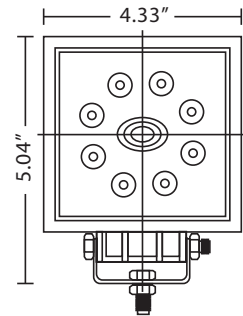

Features and Benefits

- Nine 3-watt LEDs
- 12-24 VDC
- Aluminum heatsink housing
- Acrylic lens
- Steel mounting bracket
- CE, R10, IP67, RoHS
- Warranty: 2 years