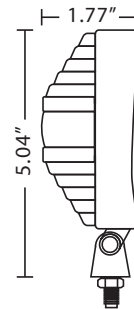

Features and Benefits

- Nine 3-watt LEDs
- 12-24 VDC
- Aluminum heatsink housing
- Acrylic lens
- Steel mounting bracket
- CE, R10, IP67, RoHS
- Warranty: 2 years